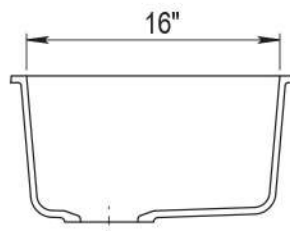

Undermount clips sold separately.
DXF cutout templates are available online.

AVAILABLE COLORS

Shown in White

DIMENSIONS

Specifications and dimensions are not guaranteed and are subject to change without notice.

OVERALL
23" x 18"

BOWL
DEPTH
8½"

DRAIN
DIAMETER
3-½"

JOB INFORMATION

Job Name: _____

Contact: _____

Date Specified: _____

Specifier: _____