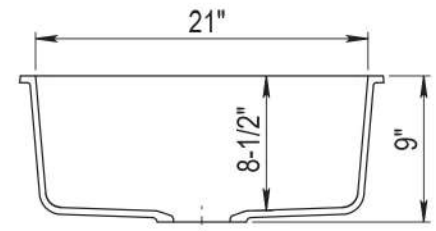

Undermount clips sold separately.
DXF cutout templates are available online.

AVAILABLE COLORS

Shown in White

DIMENSIONS

Specifications and dimensions are not guaranteed and are subject to change without notice.

OVERALL
23" x 18"

BOWL
DEPTH
8½"

DRAIN
DIAMETER
3-½"

JOB INFORMATION

Job Name: _____

Contact: _____

Date Specified: _____

Specifier: _____