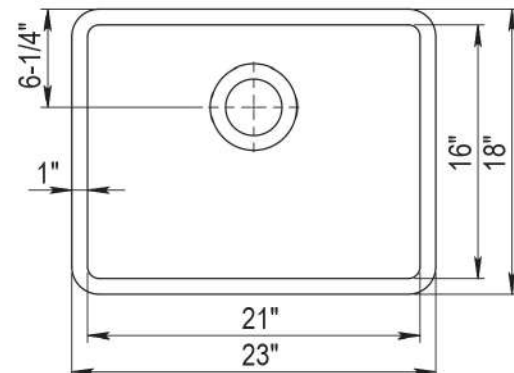

Undermount clips sold separately.
DXF cutout templates are available online.

AVAILABLE COLORS

Shown in White

DIMENSIONS

Specifications and dimensions are not guaranteed and are subject to change without notice.

OVERALL
23" x 18"

BOWL
DEPTH
8½"

DRAIN
DIAMETER
3-½"

JOB INFORMATION

Job Name: _____

Contact: _____

Date Specified: _____

Specifier: _____